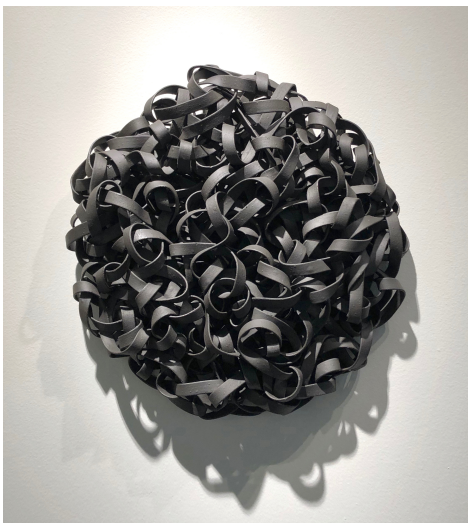

The Upstairs on 7th Small Art Show, Washington, DC, 2019
Grand Reopening Celebration, L Ross Gallery, Memphis, TN, 2019
Meet Your Neighbors, Portico Gallery and Studios, Brentwood, MD, 2018
One House Project, BlackRock Center for the Arts, Germantown, MD, 2018
One House Project, Touchstone Gallery, Washington, DC, 2017
One Year Later, Pyramid Atlantic Art Center, Hyattsville, MD, 2017
White Point Studio Artists at 39th Street Corridor Gallery, Brentwood, MD, '17
pre-conceptual ZEITGEIST IV, Hillyer Art Space, Washington, DC, 2017
Creative Corridor Exhibition, Prince George's Community College, Marlboro
Gallery, Largo, Maryland, 2017
Structure(d) Observations, Three-dimensional work of regional sculptors
Christian Benefiel, Elsabé Dixon, Laurel Lukaszewski, Adam Nelson, Stewart
Watson and Dane Winkler, The New Gallery for Contemporary Art, Northern
VA Community College, Woodbridge, VA, 2016
Timeless Transformation: Kimonos, Prints & Textiles, The Mansion at
Strathmore, North Bethesda, MD, 2016
Alchemical Vessels 2016, Joan Hisaoka Healing Arts Gallery, Smith Center for
the Healing Arts, Washington, DC, 2016
Riyadh 2015, Art in Embassies Program, U.S. Department of State, Riyadh,
Saudi Arabia, December 2015-spring 2016
LVG Holiday Group Show, Long View Gallery, Washington, DC, December 2015-
January 2016
The Same but Different: Creative Morphology, McLean Project for the Arts,
Emerson Gallery, McLean, VA, 2015
SOFA Chicago, (Alida Anderson Art Projects), Navy Pier, Chicago, IL, 2015
Athenaeum Invitational: "Don't Fence Me In", Athenaeum, Alexandria, VA, 2015
Memory Flood, Anacostia Arts Center, Washington, DC, 2015
34th Annual Invitational Sculpture Exhibition: White Point Studio, Montpelier
Arts Center, Main Gallery, Laurel, MD, 2015
2015 DC Design House, 956 Mackall Farms Lane, McLean, VA, 2015
Visions of Home, Founders Hall Gallery, George Mason University, Arlington,
VA, 2015
Urban Bungalow, Joan Hisaoka Art Gallery, Washington, DC, 2014
Foggy Bottom Sculpture Biennial 2014, Washington, DC, 2014
ShelfWorks, The Reading Room @ Petworth Citizen, Washington, DC, 2014
Works by Foggy Bottom Sculpture Biennial Artists, Watergate Gallery,
Washington, DC, 2014
DMV Dirt, Long View Gallery, Washington, DC, 2014
The Grace of Craft, Capitol Arts Network, Rockville, MD, 2014
Alchemical Vessels, Joan Hisaoka Healing Arts Gallery, Washington, DC, 2014
Installation-Night 2014, National Institutes of Health, Building 10, North Lobby,
Bethesda, MD, (permanent collection), 2014
Affordable Art Fair London, (Creative Cohesion), London, UK, 2014
Edinburgh Art Fair, (Creative Cohesion), Edinburgh, UK, 2013
Objects of Desire, Neptune Fine Art, Washington, DC, 2013
International Glass & Clay 2013, Creative Cohesion Gallery/Sunderland
Museum & Winter Gardens, Sunderland, UK, 2013
#WeTweetArt Exhibition, artdc Gallery, Hyattsville, MD, 2013